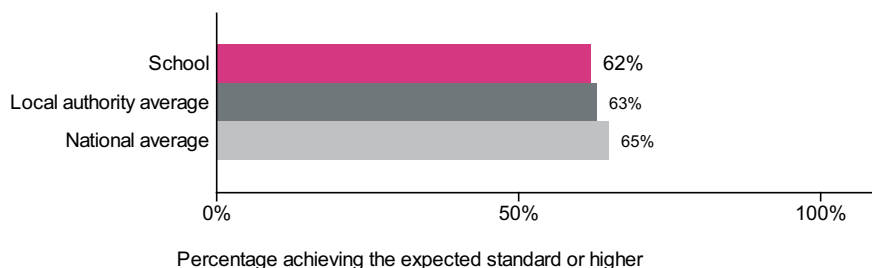

The Glapton Academy (URN: 140239)

This is a new academy which opened on 1 October 2013.

Go to [Glapton Primary and Nursery School](#) for the previous record.

Key stage 2

This is revised data for 2018/19.

Progress in reading, writing and maths

Reading

Number of pupils = 40

Pupils with adjusted scores = 4

Confidence interval
-4.3 to -0.5

Writing

Number of pupils = 40

Pupils with adjusted scores = 0

Confidence interval
-0.6 to 3.0

Maths

Number of pupils = 40

Pupils with adjusted scores = 0

Confidence interval
-2.9 to 0.4

Reading, writing and maths combined

Percentage of pupils achieving the expected standard or higher

Number of pupils = 42