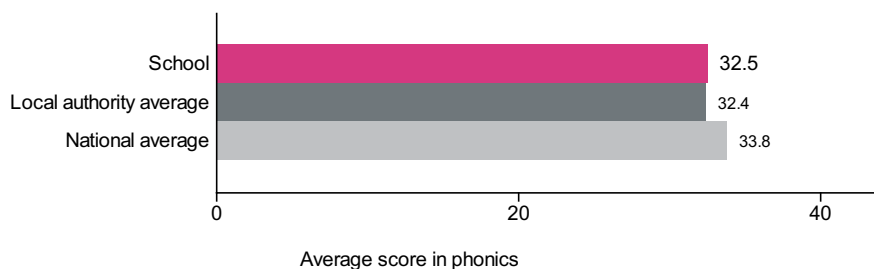

Phonics average score

Number of pupils = 60