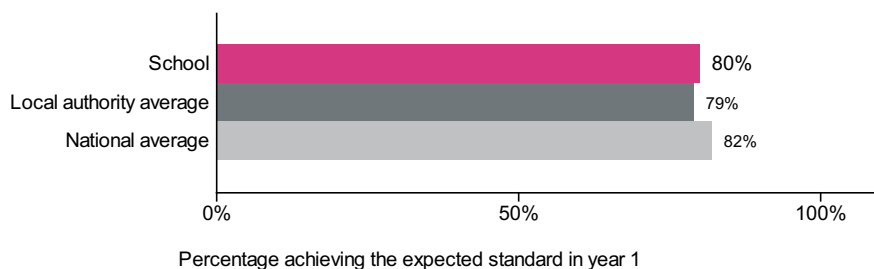

The Glapton Academy (URN: 140239)

This is a new academy which opened on 1 October 2013.

Go to [Glapton Primary and Nursery School](#) for the previous record.

Phonics year 1 screening check

This is provisional data for 2018/19.

Percentage achieving the expected standard in phonics

Number of pupils = 60